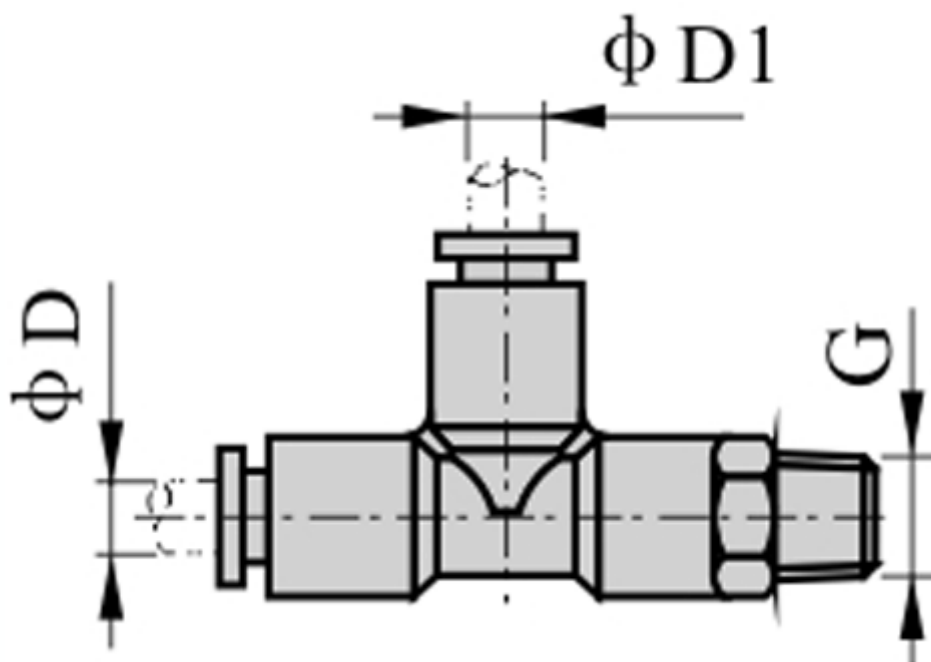

Data Sheet

Article number: 58EPD604

Description: Fitting EPD604 Tee connector
male thread 1/2", tube diameter 6

Measures

D = 6
Thread = 1/2"